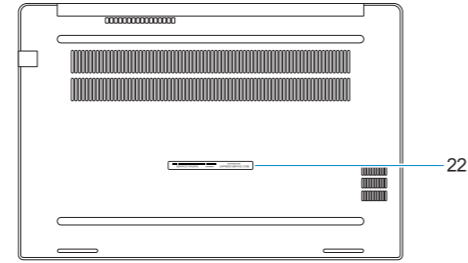

© 2017 Dell Inc. or its subsidiaries.

© 2017 Microsoft Corporation.

2017-03

Features

Fitur-fitur | Características | الميزات

1. Camera
2. Camera status light
3. Microphones
4. Power button
5. Security cable slot
6. Network port
7. USB 3.0 port with PowerShare
8. microSD port
9. USIM port
10. Headset port
11. Fingerprint reader (optional)
12. NFC sensor (optional)
13. Status light
14. Speakers
15. Touchpad
16. Smartcard reader (optional)
17. Pointstick (optional)
18. USB 3.0 ports
19. HDMI port
20. DisplayPort over USB Type-C (optional Thunderbolt™ 3)
21. Power connector port
22. Service tag label